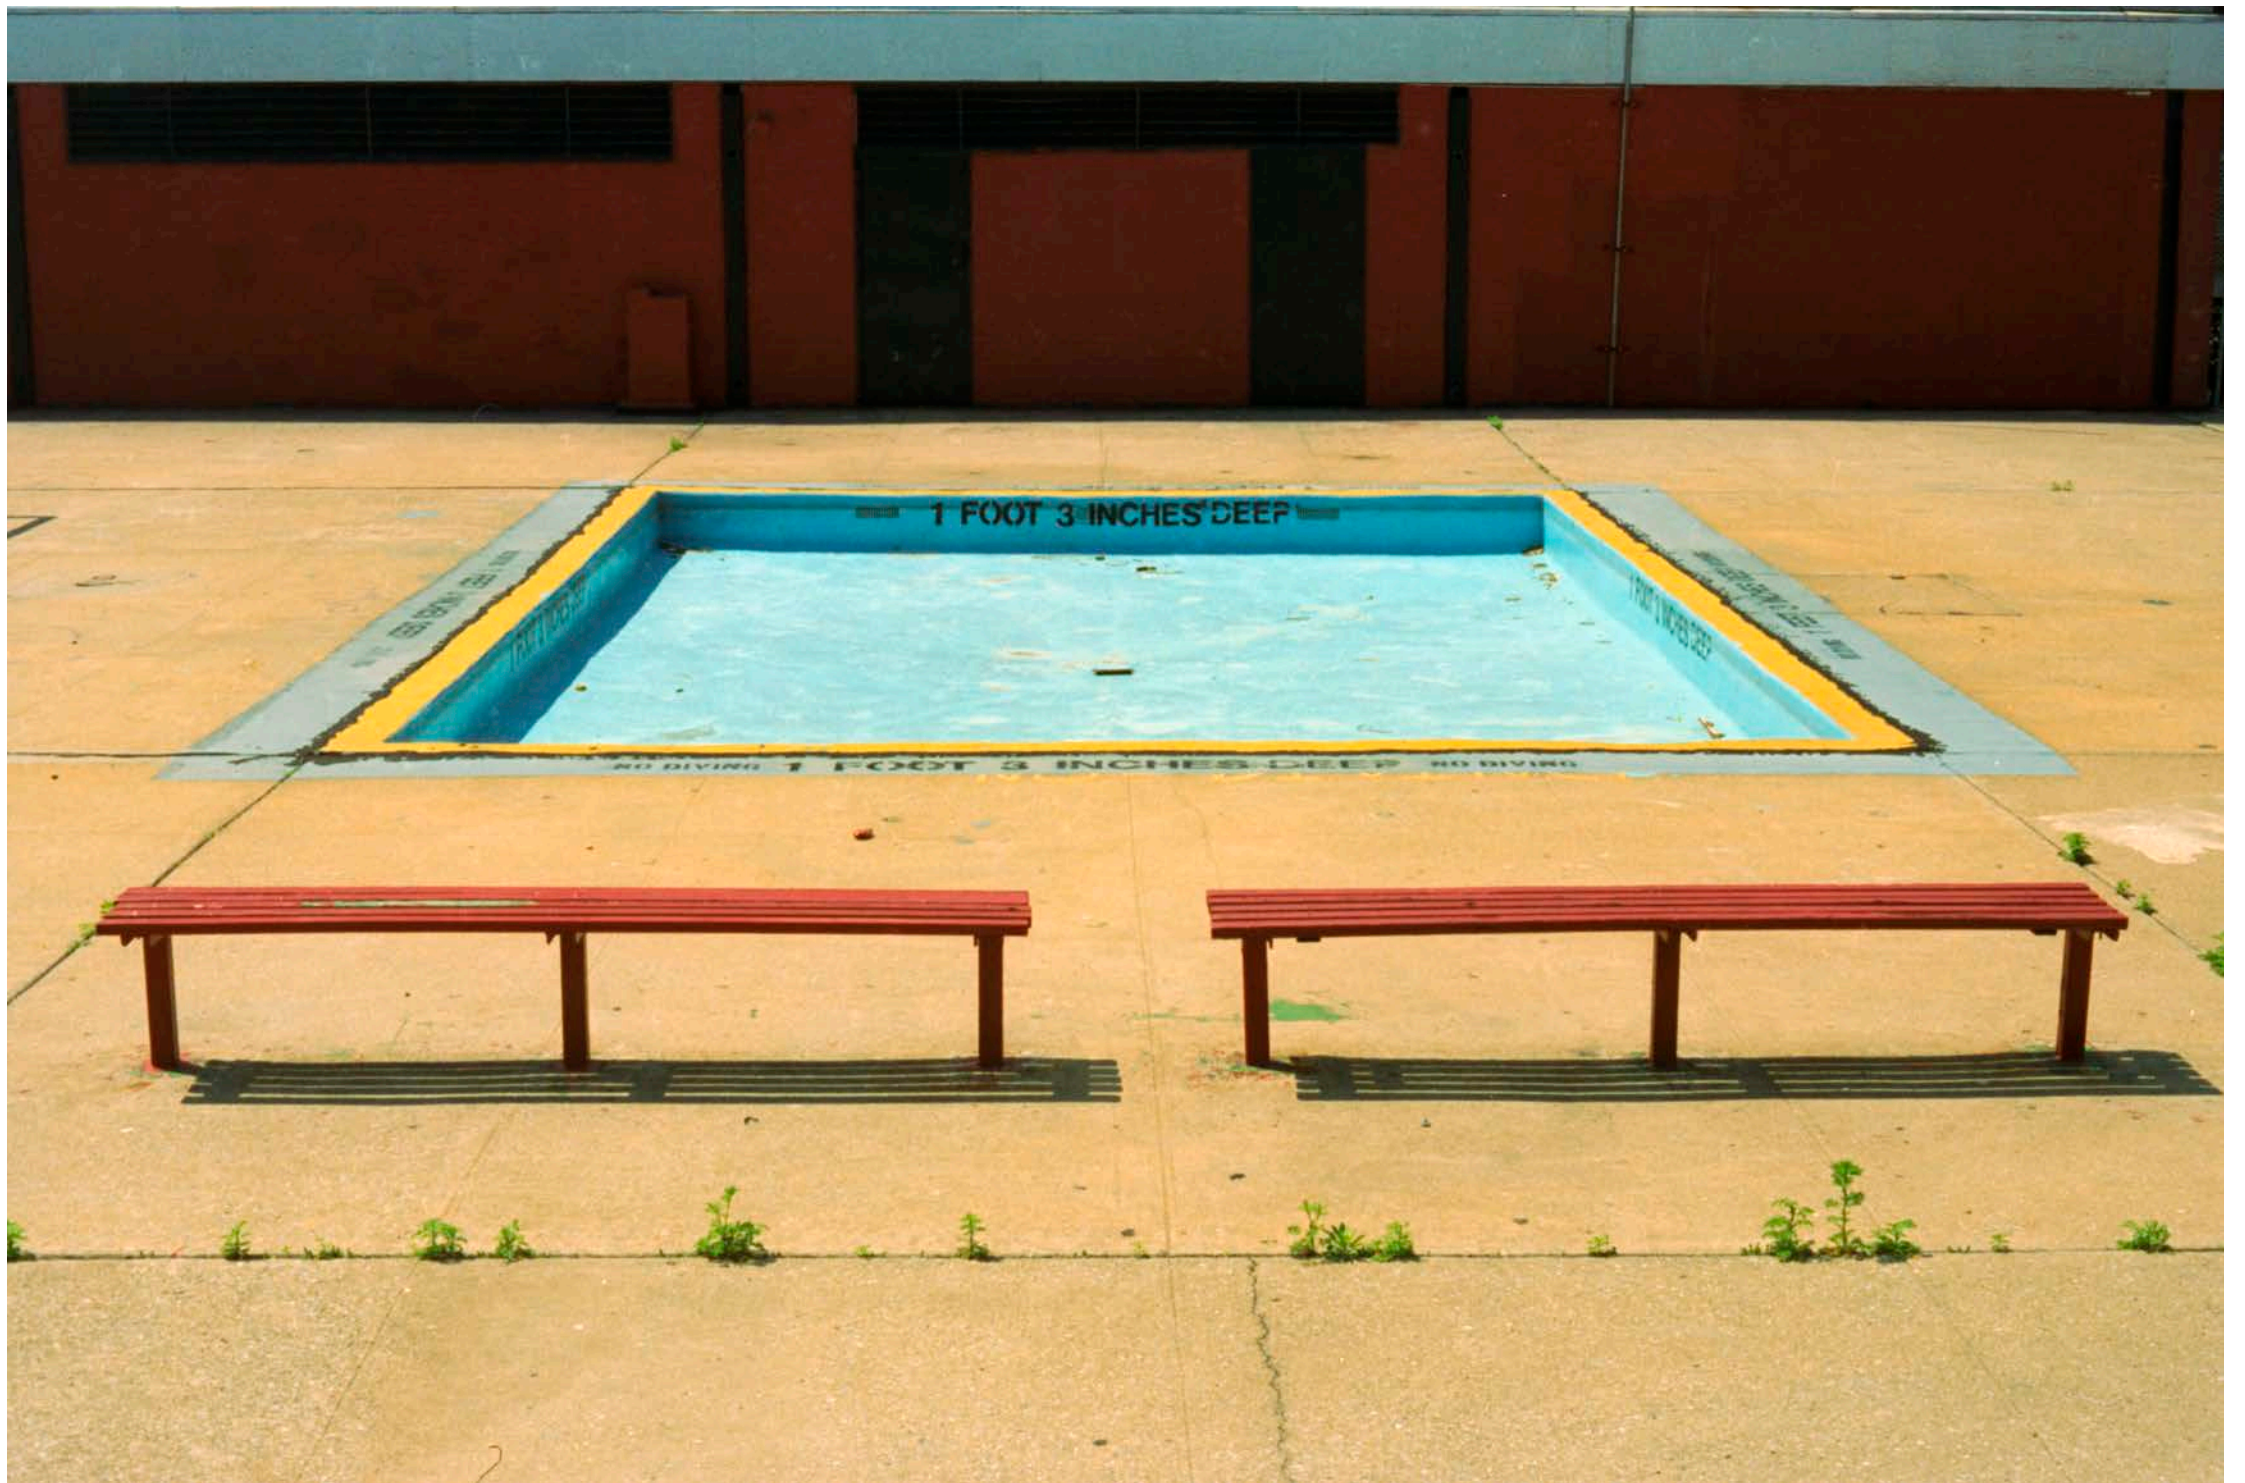

Susa Templin
Installationen und
Fotografien

space available

1996 - 2001

a pool is
negative-architecture

1997 - 2002

a pool is
negative - architecture:

1 FOOT 3 INCHES DEEP

NO DIVING 1 FOOT 3 INCHES DEEP NO DIVING

Landscaping

2002 - 2005

CHINA GARDEN

Berlin Barock

2005 - 2007

geometry of space

2008 - 2010

triangle of need / dunkel