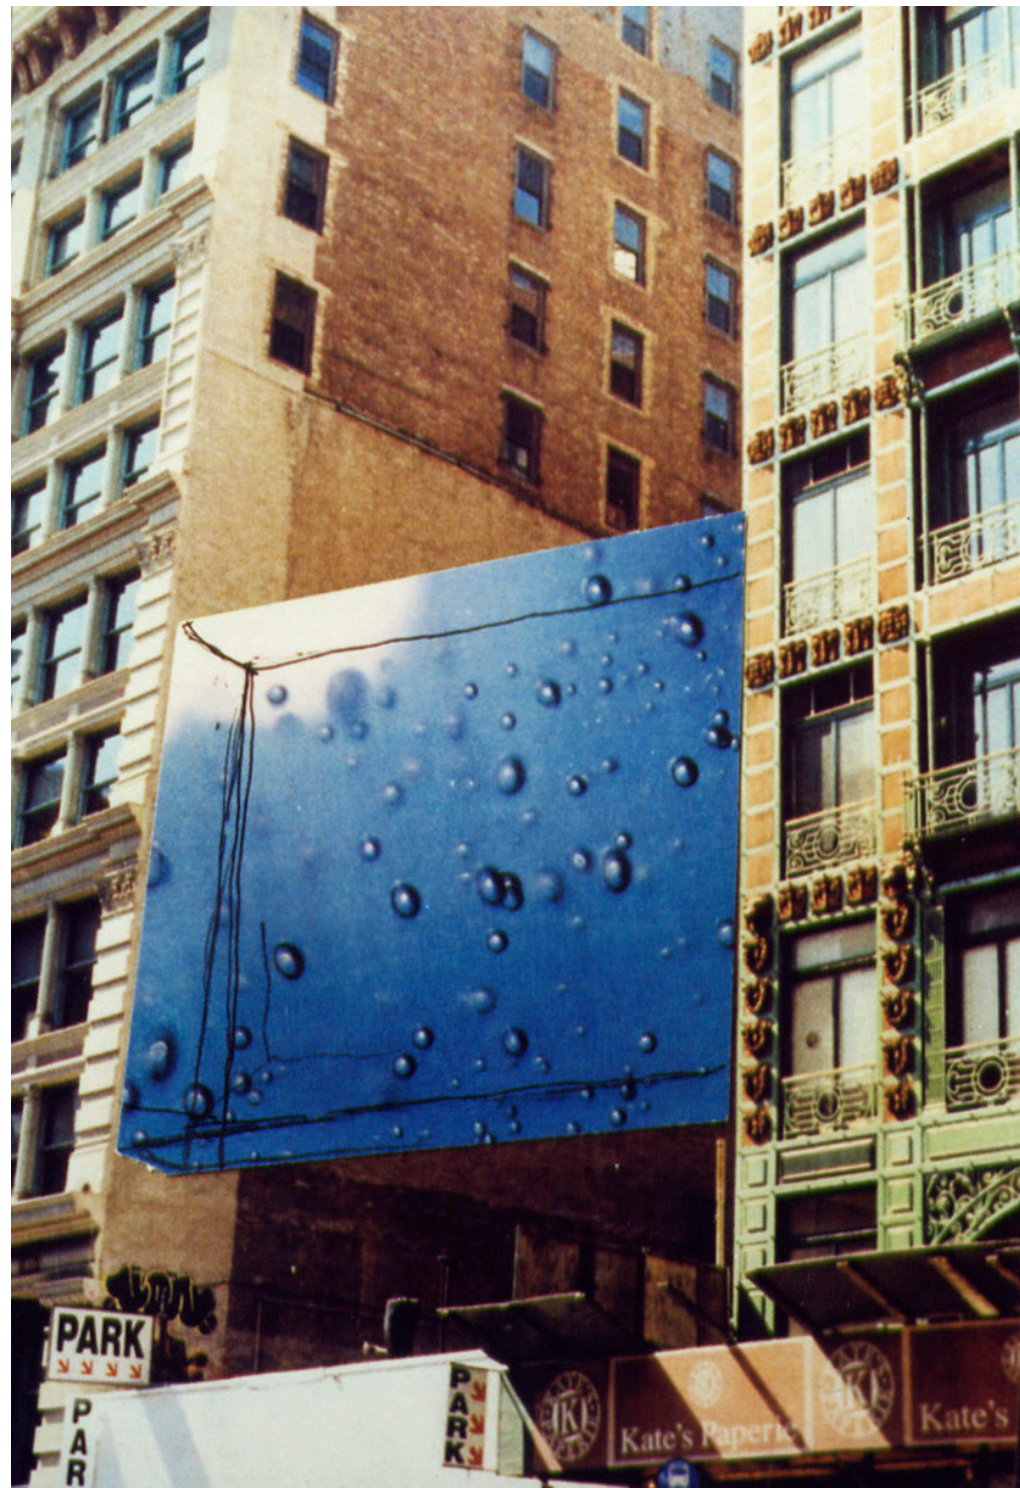

Susa Templin
Installationen und
Fotografien

space available

1996 - 2001

a pool is
negative-architecture

1997 - 2002

a pool is
negative - architecture:

1 FOOT 3 INCHES DEEP

NO DIVING 1 FOOT 3 INCHES DEEP NO DIVING